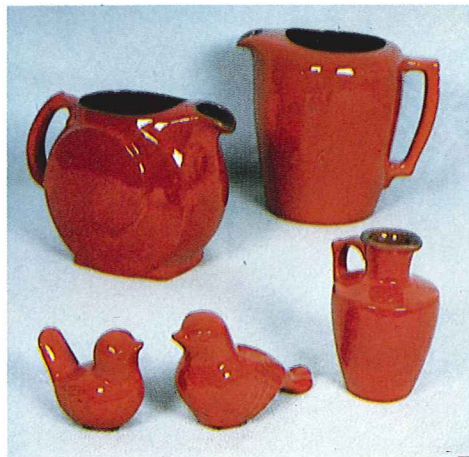

FRANKOMA STANDARD COLORS

BROWN SATIN - BR

PRAIRIE GREEN - GR

DESERT GOLD - GO

AUTUMN YELLOW - YL

FLAME - FL

ONYX BLACK - BK

ROBIN EGG BLUE - BL

WHITE SAND - WH

COUNTRY BLUE - CB

MOUNTAIN HAZE - MH

NAVY BLUE - NB