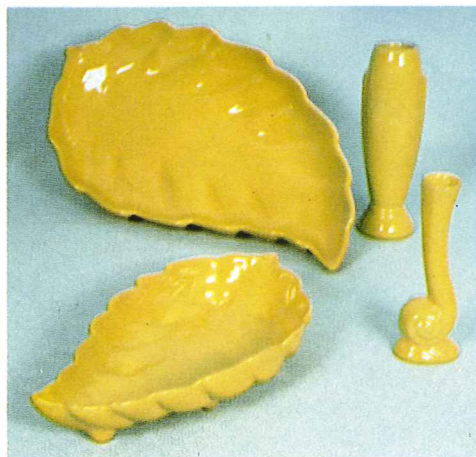

FRANKOMA STANDARD COLORS

BROWN SATIN - BR

PRAIRIE GREEN - GR

DESERT GOLD - GO

AUTUMN YELLOW - YL

FLAME - FL

ONYX BLACK - BK

ROBIN EGG BLUE - BL

WHITE SAND - WH

COUNTRY BLUE - CB

MOUNTAIN HAZE - MH

NAVY BLUE - NB